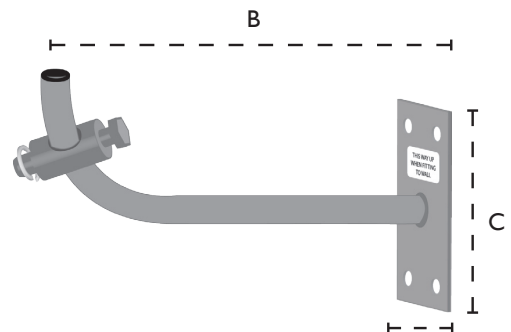

INTERIOR STANDARD MIRROR WITH LARGE J-BRACKET

Part Number	M18108J
Total Diameter (A)	900mm
Actual Diameter of Mirror Face	872mm
Mirror Depth	59mm
Acrylic Thickness	2mm
Length of Bracket (B)	435mm
Size of Mounting Plate (C)	200x100mm
Back	Vinyl Celuka

FRONT VIEW

REAR VIEW

HEAVY DUTY
ZINC PLATED J-BRACKET