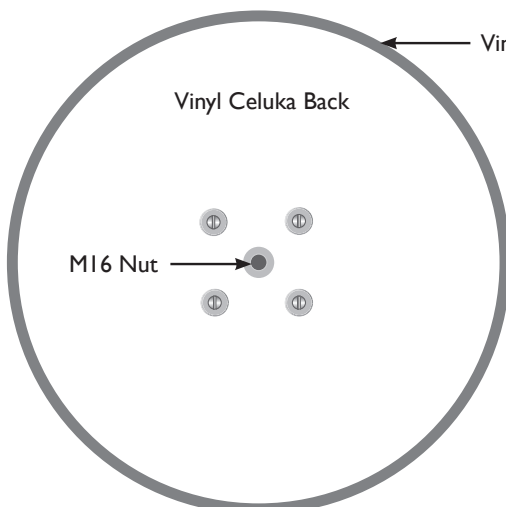

INTERIOR STANDARD MIRROR WITH LARGE J-BRACKET

Part Number	M18108J
Total Diameter (A)	900mm
Actual Diameter of Mirror Face	872mm
Mirror Depth	59mm
Acrylic Thickness	2mm
Length of Bracket (B)	435mm
Size of Mounting Plate (C)	200x100mm
Back	Vinyl Celuka

FRONT VIEW

REAR VIEW

HEAVY DUTY
ZINC PLATED J-BRACKET