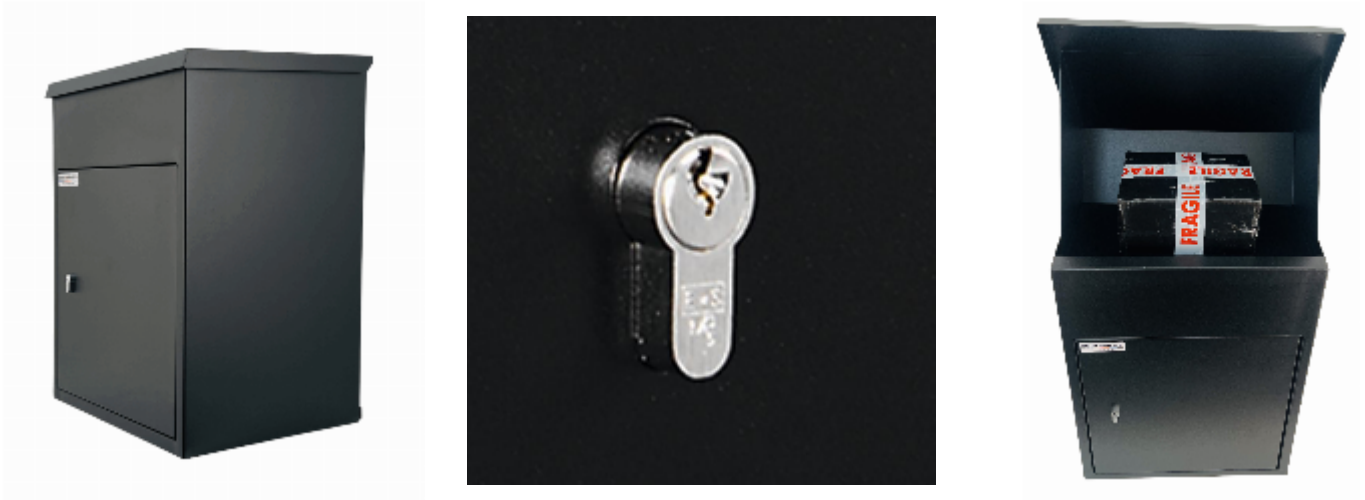

## High Security Parcel Drop Box

## High Security Parcel Drop Box

Born from the success of our High Security Post Boxes , this new addition adds to the products available under our one key system

- A strong and secure cabinet built to high standards from quality material in Germany
- Manufactured from galvanised 2mm thick steel plate with tough black powder coated finish to weather the storm
- Ideal for integration with any Euro Profile 'One Key System'
- Rugged 2mm Steel construction with a weight of 21kg
- Fitted with Euro Profile cylinder security deadlock and 3 keys
- Anti Tear plate on the lock to prevent forced attack.
- Suitable for mounting to any flat surface ( Wall or Floor )
- Parcel size illustrated is H120 x W250 x D190

## Specification

<b>SKU</b>	BSPDB-PHZCYL
<b>Weight</b>	21kg
<b>External Dimensions (H*W*D)</b>	580*455*360
<b>Aperture Height</b>	370
<b>Aperture Width</b>	420
<b>Aperture Depth</b>	