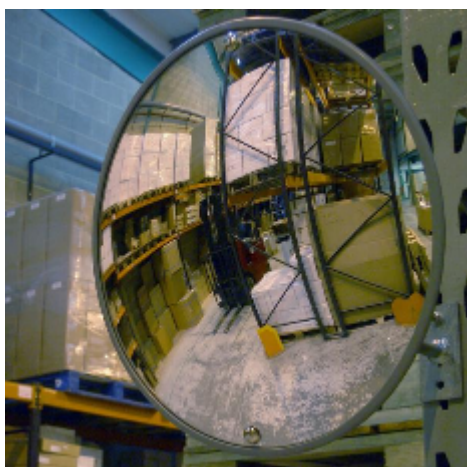

## Round Acrylic Budget Interior Convex Mirror - 300mm

## Round Acrylic Budget Interior Convex Mirror - 300mm

- Eliminate blind spots
- Essential for the prevention of accidents and injuries
- Ideal for combating the theft of property and valuables
- Shatter resistant acrylic face with a protective vinyl edging
- Vacuum metallised coating - Gives the brightest sharpest reflection
- 'J-arm' bracket mount included - allows adjustment to all angles
- Suitable for internal use only

### Specification

<b>SKU</b>	M18021A
<b>Weight</b>	1kg
<b>Diameter</b>	300mm
<b>Viewing Distance</b>	5 metres