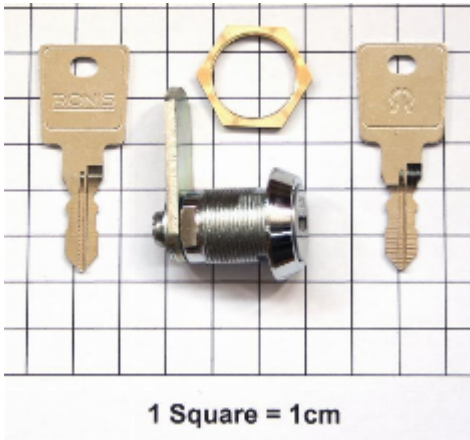

Cam Lock Ronis KT Series Keyed To Differ - Keystor

Cam Lock Ronis KT Series Keyed To Differ

Fitted to Keystor key cabinets

Specification

SKU	ALKT
-----	------