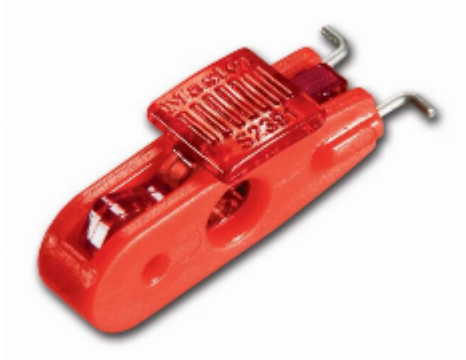

S2391 Miniature Circuit Breaker Lockout (Red Tab) - Wide Toggles

S2391 Miniature Circuit Breaker Lockout (Red Tab) Wide Toggles

- Locks out most miniature ISO/DIN circuit breakers throughout the world
- Fits breakers with toggle openings 11mm to 13mm
- Works with all Master Lock safety padlocks and hasps

Specification

SKU	2391S
Weight	0.09kg