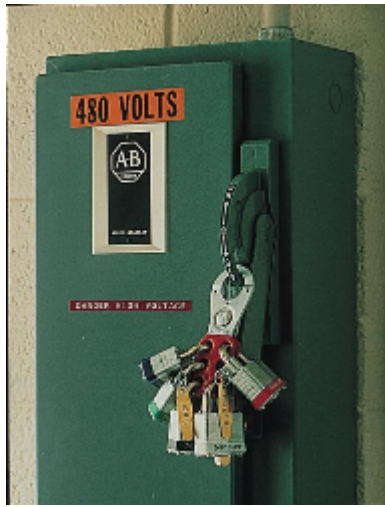

Padlock No.3 *S* Blue

3S 4-Pin Blue

- Tough laminated steel body
- Double locking hardened steel shackle
- Vinyl bumper helps prevent scratching and marking
- Supplied with 2 keys
- Colour - Blue

Specification

SKU	3S/BLU
Weight	0.224kg
Shackle Diameter	7mm
Horizontal Shackle Clearance	16mm
Vertical Shackle Clearance	19mm
Body Width	40mm