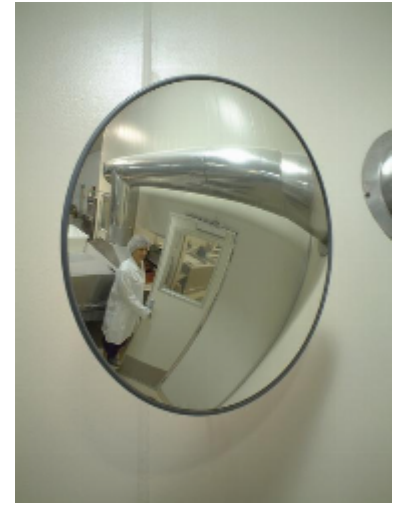

Round Acrylic Interior Convex Mirror - 600mm

Round Acrylic Interior Convex Mirror - 600mm

- Eliminate blind spots
- Essential for the prevention of accidents and injuries
- Ideal for combating the theft of property and valuables
- Shatter resistant acrylic face with a protective vinyl edging
- Medium density back - Suitable for internal use only
- Vacuum metallised coating - Gives the brightest sharpest reflection
- 'J-arm' bracket mount included - allows adjustment to all angles
- Suitable for internal use only

Specification

SKU	M18056J
Weight	3.2kg
Diameter	600mm
Viewing Distance	10 metres