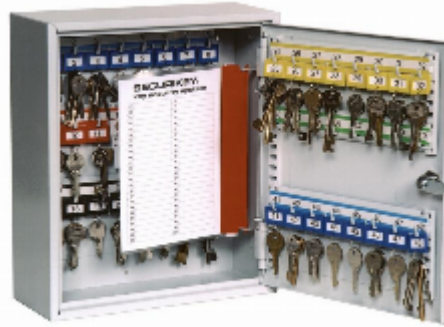

## Deep System Cabinets for 48 bunches

### System 48/D

- A key cabinet with increased depth – Ideal for storing bunches of keys
- Strongly made steel cabinet with flush closing rim to resist forced entry
- Adjustable colour coded and numbered hook bars allow the layout to be customised
- Ingenious key tabs are designed to hang so that the number is always visible
- Closed loops included for use with optional security seals
- Key locations can be recorded on the control index which is removable for added security
- Durable Light Grey paint finish will suit most environments
- Supplied with security lock and 2 keys

### Specification

<b>SKU</b>	KD048
<b>Standard</b>	Bronze
<b>Capacity</b>	48 bunches
<b>Locking Options</b>	3/4 Wheel Mechanical Combination, CL1000, La Gard 702 Electronic, Padlocking Cam Lock, Safe Logic