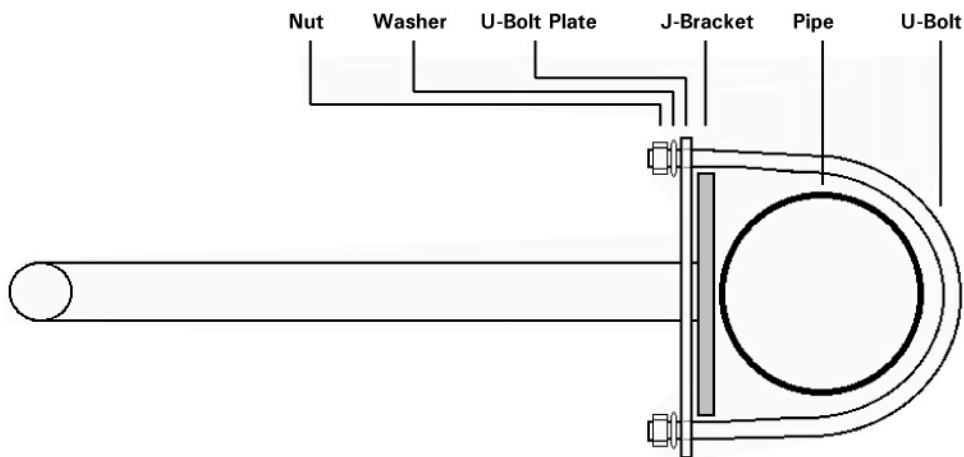

Fitting Instructions For Exterior J-Bracket With U-Bolts

Figure 1.

U-BOLT	Mirror	300mm	450mm	600mm	760mm	800mm	900mm	1000mm	1200mm
ACCESSORY PACK	Size	(12")	(18")	(24")	(30")	(32")	(36")	(39")	(48")
Code 21121	Fig. No.	2	2	2	3	N/A	N/A	N/A	N/A
60mm (2 1/2") U-Bolt									
Code 21122	Fig. No.	2	2	2	2	3	3	3	3
75mm (3") U-Bolt									
De Luxe Outdoor/Exterior									
75mm (3") U-Bolt Only	Fig. No.	N/A	N/A	N/A	3	N/A	3	N/A	3

Note: Because of the weight and wind factor, 800mm (32"), 900mm (36"), 1000mm (39") and 1200mm (48") Exterior Mirrors should be fitted to a 75mm (3") post only.

Figure 2.

Figure 3.

Note: Offset position of U-Bolt Plate