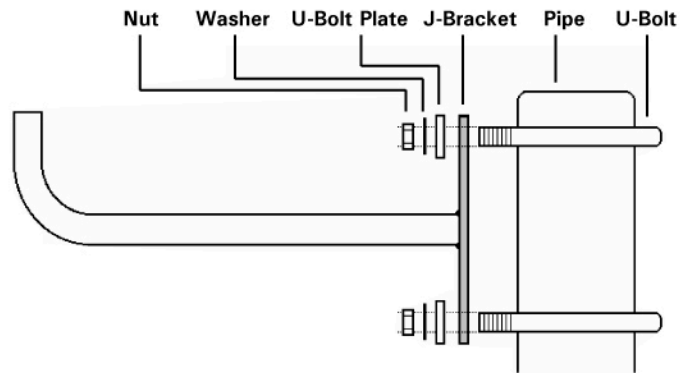

Fitting Instructions For Exterior J-Bracket With U-Bolts

Figure 1.

U-BOLT	Mirror	300mm	450mm	600mm	760mm	800mm	900mm	1000mm	1200mm
ACCESSORY PACK	Size	(12")	(18")	(24")	(30")	(32")	(36")	(39")	(48")
Code 21121	Fig. No.	2	2	2	3	N/A	N/A	N/A	N/A
60mm (2 1/2") U-Bolt									
Code 21122	Fig. No.	2	2	2	2	3	3	3	3
75mm (3") U-Bolt									
De Luxe Outdoor/Exterior									
75mm (3") U-Bolt Only	Fig. No.	N/A	N/A	N/A	3	N/A	3	N/A	3

Note: Because of the weight and wind factor, 800mm (32"), 900mm (36"), 1000mm (39") and 1200mm (48") Exterior Mirrors should be fitted to a 75mm (3") post only.

Figure 2.

Figure 3.

Note: Offset position of U-Bolt Plate