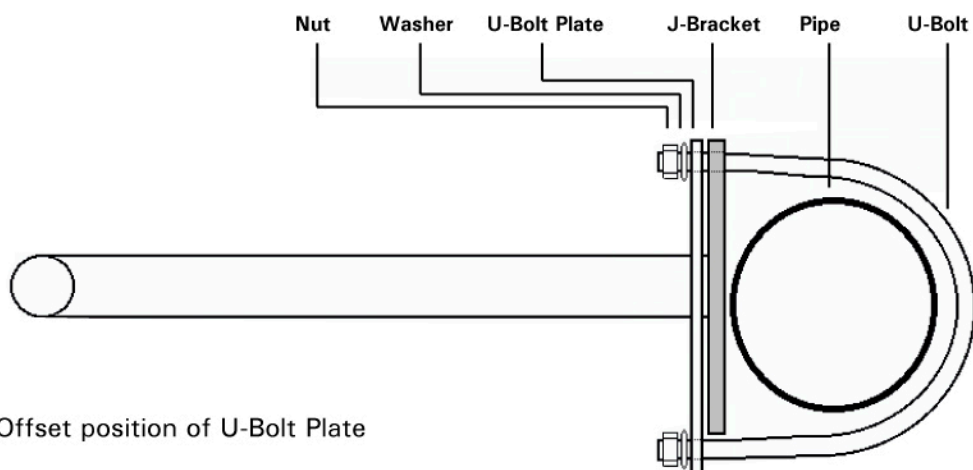

Fitting Instructions For Exterior J-Bracket With U-Bolts

Figure 1.

U-BOLT	Mirror	300mm	450mm	600mm	760mm	800mm	900mm	1000mm	1200mm
ACCESSORY PACK	Size	(12")	(18")	(24")	(30")	(32")	(36")	(39")	(48")
Code 21121	Fig. No.	2	2	2	3	N/A	N/A	N/A	N/A
60mm (2 1/2") U-Bolt									
Code 21122	Fig. No.	2	2	2	2	3	3	3	3
75mm (3") U-Bolt									
De Luxe Outdoor/Exterior									
75mm (3") U-Bolt Only	Fig. No.	N/A	N/A	N/A	3	N/A	3	N/A	3

Note: Because of the weight and wind factor, 800mm (32"), 900mm (36"), 1000mm (39") and 1200mm (48") Exterior Mirrors should be fitted to a 75mm (3") post only.

Figure 2.

Figure 3.

Note: Offset position of U-Bolt Plate