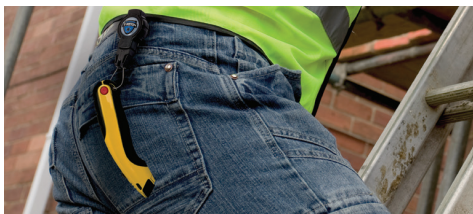

## Sidekick, Midi & ID

Office and nursing professionals want a retractable key and badge reel that will hold their keys and other small items (like a USB drive) as well as their ID badges. The Sidekick does that and more.

Side Kick (RSK)

Midi Keyreel (RMB-XCBSP)

### Sidekick, Midi & ID

Strength	Fixing	Description	Code	Weight Carried	Approx. Keys Carried
Light Duty	Karabiner Clip	Sidekick, Key Reel & ID Badge Holder, 600mm Kevlar® Cord	RSK	Up to 115g	6
Heavy Duty	Spring Clip & Spinner	Midi Key Reel, 900mm Polyester Cord	RMB-XCBSP	Up to 170g	10
Light Duty	Spring Clip	Split Key Reel, 910mm Nylon Cord Twin Pack	RMB-CB-2	Up to 56g	3
Standard Duty	Karabiner	Retractor with Safety Knife, 900mm Kevlar® Cord	RKR-KN	N/A	Single Knife
Light Duty	Spring Clip	ID/Swipe Card Reel, 910mm Nylon Cord Twin Pack	RMB-IDCB-2	Up to 56g	ID Badge

## T-Reign Light Duty

The Outdoor Series Retractable Gear Tethers have a rugged black polycarbonate case with a black universal end fitting. Available in 3 sizes in a selection of fittings including Karabiner, swivel belt clip and hook & loop strap.