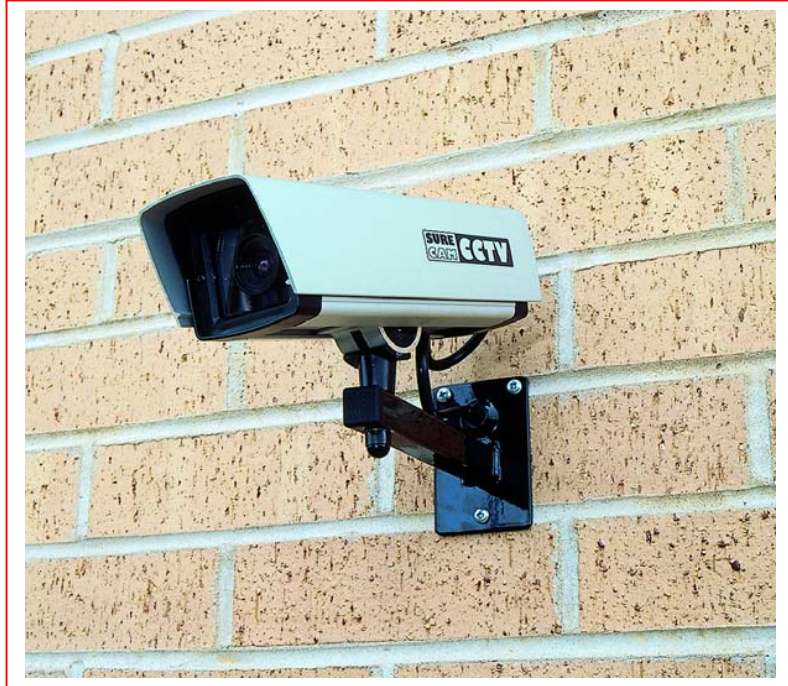

EXTERNAL DECOY CAMERA

- **Looks just like the real thing!**
- **The reason why – It's exactly the same housing, as used for active cameras.**
- **Fully weatherproof, British made high quality anodised aluminium case.**
- **Realistic lens.**
- **Flashing LED with 5-year battery life.**
- **Pan & tilt wall mounting bracket.**
- **2 Alkaline batteries included.**