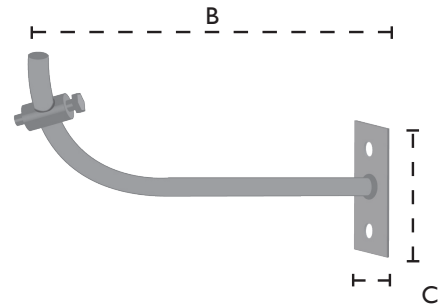

INTERIOR / EXTERIOR MIRROR WITH J-BRACKET

Part Number	M18036JP	M18056JP
Total Diameter (A)	400mm	600mm
Actual Diameter of Mirror Face	390mm	590mm
Mirror Depth	33mm	49mm
Acrylic Thickness	2mm	2mm
Length of Bracket (B)	250mm	360mm
Size of Mounting Plate (C)	80x40mm	80x40mm
Back	*ACM	*ACM

*ACM = Aluminium Composite Material

FRONT VIEW

REAR VIEW

ZINC PLATED STANDARD J-BRACKET