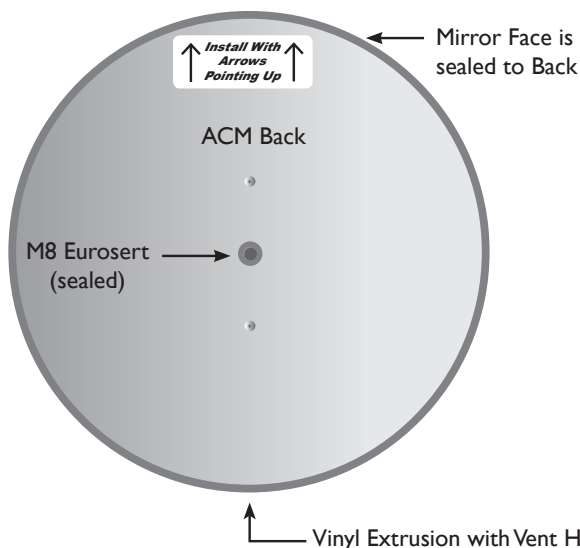

INTERIOR / EXTERIOR MIRROR WITH J-BRACKET

Part Number	M18036JP	M18056JP
Total Diameter (A)	400mm	600mm
Actual Diameter of Mirror Face	390mm	590mm
Mirror Depth	33mm	49mm
Acrylic Thickness	2mm	2mm
Length of Bracket (B)	250mm	360mm
Size of Mounting Plate (C)	80x40mm	80x40mm
Back	*ACM	*ACM

*ACM = Aluminium Composite Material

FRONT VIEW

REAR VIEW

ZINC PLATED STANDARD J-BRACKET