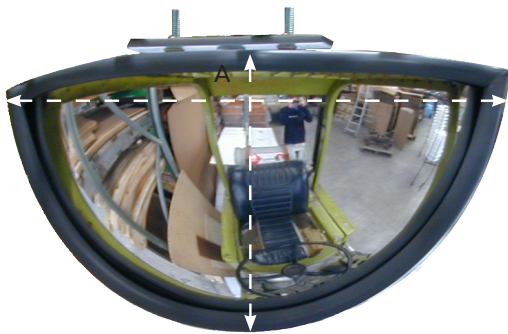

SECURIKEY®

FORK LIFT REAR VISION MIRROR HALF DOME ASA

Part Number	M19952A
Total Diameter (A)	325x165mm
Mirror Face Diameter	290x140mm
Mirror Depth	95mm
Acrylic Thickness	2mm
Length of Mounting Plates	120mm
Back	Moulded ASA

FRONT VIEW:

BACK VIEW:

ZINC PLATED
MOUNTING BRACKET: