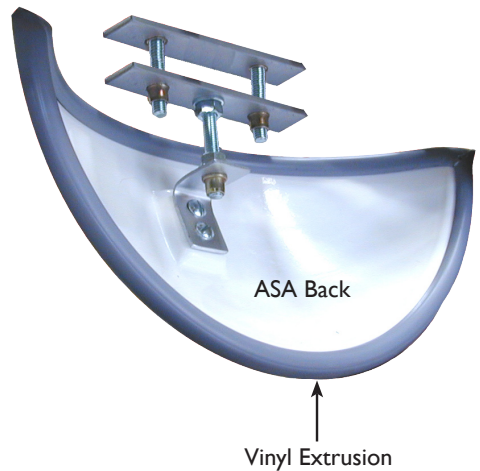

SECURIKEY®

FORK LIFT REAR VISION MIRROR HALF DOME ASA

Part Number	M19952A
Total Diameter (A)	325x165mm
Mirror Face Diameter	290x140mm
Mirror Depth	95mm
Acrylic Thickness	2mm
Length of Mounting Plates	120mm
Back	Moulded ASA

FRONT VIEW:

BACK VIEW:

ZINC PLATED
MOUNTING BRACKET: