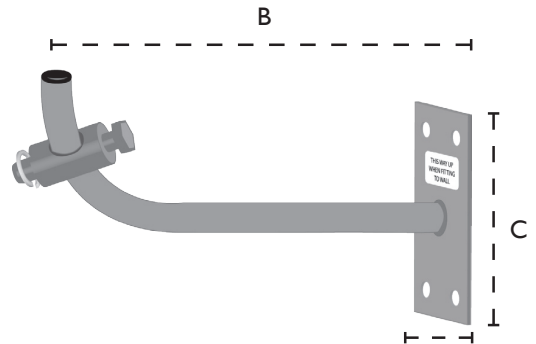

STAINLESS STEEL FOOD HYGIENE MIRRORS F SERIES WITH LARGE J-BRACKET

| Part Number | M16166FE | M16187FE |
|----------------------------|-----------------|-----------------|
| Total Diameter (A) | 665mm | 865mm |
| Mirror Face Diameter | 625mm | 825mm |
| Mirror Depth | 20mm | 30mm |
| Stainless Steel Thickness | .7mm 304# | .7mm 304# |
| Length of Bracket (B) | 335mm | 335mm |
| Size of Mounting Plate (C) | 100x200mm | 100x200mm |
| Back | Stainless Steel | Stainless Steel |

FRONT VIEW

REAR VIEW

ELECTRO-POLISHED
STAINLESS STEEL HEAVY DUTY
J-BRACKET