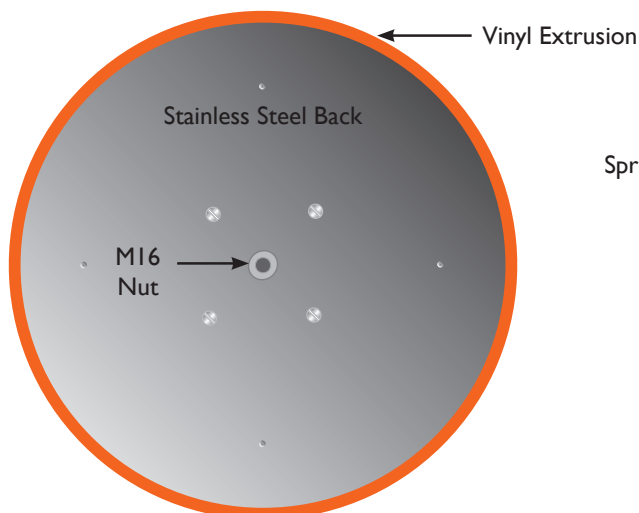

STAINLESS STEEL FOOD HYGIENE MIRRORS F SERIES WITH LARGE J-BRACKET

| Part Number | M16166FE | M16187FE |
|----------------------------|-----------------|-----------------|
| Total Diameter (A) | 665mm | 865mm |
| Mirror Face Diameter | 625mm | 825mm |
| Mirror Depth | 20mm | 30mm |
| Stainless Steel Thickness | .7mm 304# | .7mm 304# |
| Length of Bracket (B) | 335mm | 335mm |
| Size of Mounting Plate (C) | 100x200mm | 100x200mm |
| Back | Stainless Steel | Stainless Steel |

FRONT VIEW

REAR VIEW

ELECTRO-POLISHED
STAINLESS STEEL HEAVY DUTY
J-BRACKET