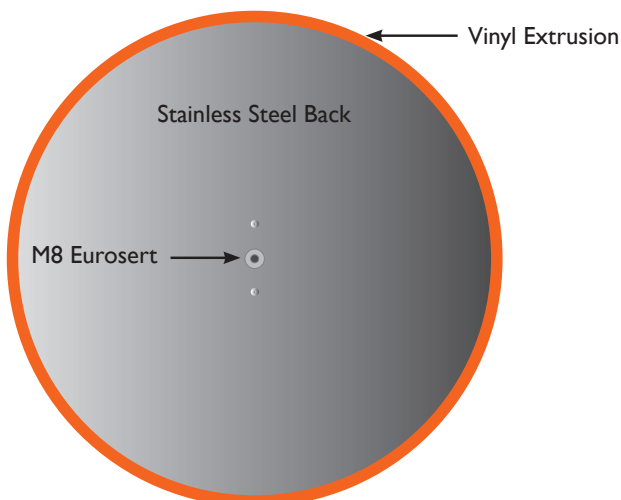

STAINLESS STEEL FOOD HYGIENE MIRRORS F SERIES WITH SMALL J-BRACKET

Part Number	MI6I44FE
Total Diameter (A)	495mm
Mirror Face Diameter	475mm
Mirror Depth	25mm
Stainless Steel Thickness	.7mm 304#
Length of Bracket (B)	250mm
Size of Mounting Plate (C)	80x40mm
Back	Stainless Steel

FRONT VIEW

REAR VIEW

ELECTRO-POLISHED
STAINLESS STEEL
STANDARD J-BRACKET