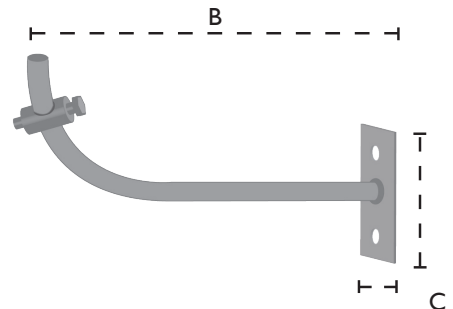

STAINLESS STEEL FOOD HYGIENE MIRRORS F SERIES WITH SMALL J-BRACKET

Part Number	MI6I44FE
Total Diameter (A)	495mm
Mirror Face Diameter	475mm
Mirror Depth	25mm
Stainless Steel Thickness	.7mm 304#
Length of Bracket (B)	250mm
Size of Mounting Plate (C)	80x40mm
Back	Stainless Steel

FRONT VIEW

REAR VIEW

ELECTRO-POLISHED
STAINLESS STEEL
STANDARD J-BRACKET