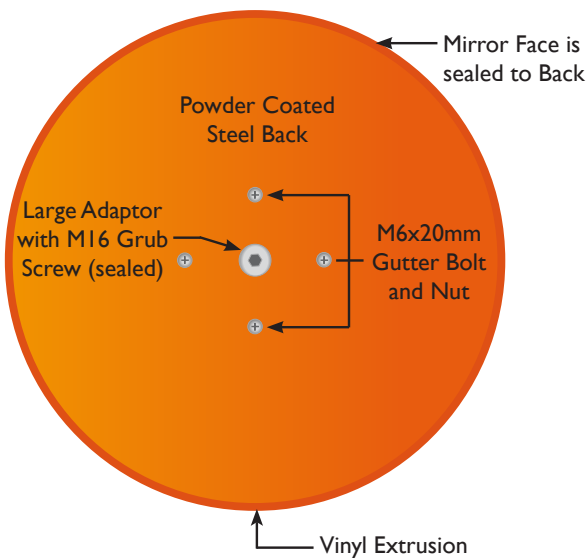

SECURIKEY®

DE LUXE STAINLESS STEEL MIRROR WITH J-BRACKET

Part Number	M16047C	M16066C
Total Diameter (A)	535mm	665mm
Mirror Face Diameter	485mm	625mm
Mirror Depth	25mm	20mm
Stainless Steel Thickness	.7mm 304#	.7mm 304#
Length of Bracket (B)	270mm	270mm
Size of Mounting Plate (C)	60x150mm	100x200mm
Back	Powder Coated Steel	Powder Coated Steel

FRONT VIEW

REAR VIEW

ZINC PLATED HEAVY DUTY J-BRACKET AND U-BOLTS