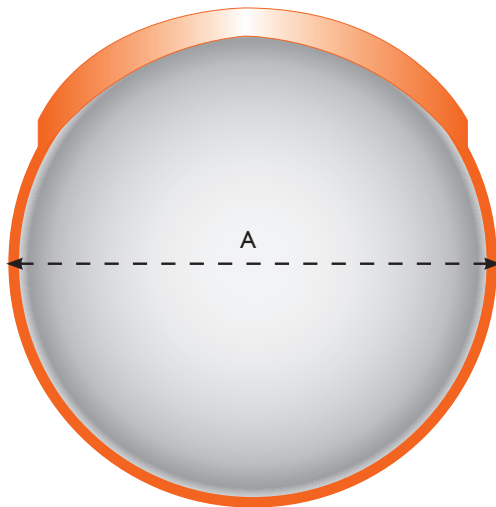

SECURIKEY®

DE LUXE STAINLESS STEEL MIRROR WITH J-BRACKET

Part Number	M16047C	M16066C
Total Diameter (A)	535mm	665mm
Mirror Face Diameter	485mm	625mm
Mirror Depth	25mm	20mm
Stainless Steel Thickness	.7mm 304#	.7mm 304#
Length of Bracket (B)	270mm	270mm
Size of Mounting Plate (C)	60x150mm	100x200mm
Back	Powder Coated Steel	Powder Coated Steel

FRONT VIEW

REAR VIEW

ZINC PLATED HEAVY DUTY J-BRACKET AND U-BOLTS