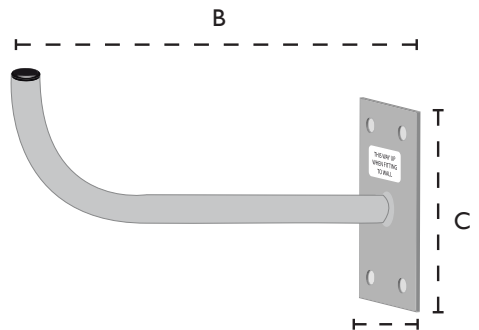

SECURIKEY®

DE LUXE STAINLESS STEEL MIRROR WITH J-BRACKET

Part Number	M16047C	M16066C
Total Diameter (A)	535mm	665mm
Mirror Face Diameter	485mm	625mm
Mirror Depth	25mm	20mm
Stainless Steel Thickness	.7mm 304#	.7mm 304#
Length of Bracket (B)	270mm	270mm
Size of Mounting Plate (C)	60x150mm	100x200mm
Back	Powder Coated Steel	Powder Coated Steel

FRONT VIEW

REAR VIEW

ZINC PLATED HEAVY DUTY J-BRACKET AND U-BOLTS