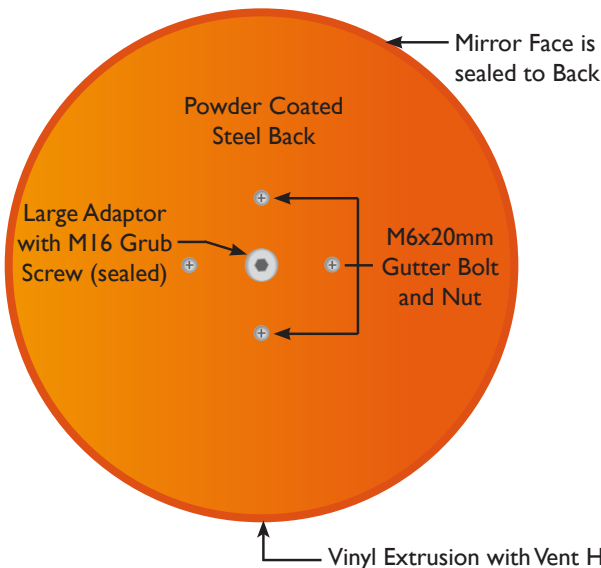

## DE LUXE ACRYLIC MIRROR WITH J-BRACKET

Part Number	M18066D	M18087D	M18445D
Total Diameter (A)	600mm	800mm	1000mm
Mirror Face Diameter	590mm	790mm	991mm
Mirror Depth	41mm	66mm	82mm
Acrylic Thickness	3mm	3mm	3mm
Length of Bracket (B)	270mm	270mm	270mm
Size of Mounting Plate (C)	100x200mm	100x200mm	100x200mm
Back	Powder Coated Steel	Powder Coated Steel	Powder Coated Steel

FRONT VIEW

REAR VIEW

ZINC PLATED HEAVY DUTY J-BRACKET AND U-BOLTS