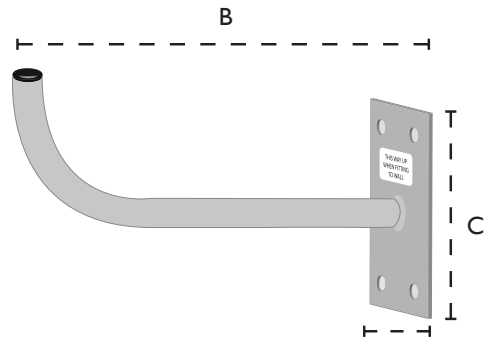

## DE LUXE ACRYLIC MIRROR WITH J-BRACKET

Part Number	M18066D	M18087D	M18445D
Total Diameter (A)	600mm	800mm	1000mm
Mirror Face Diameter	590mm	790mm	991mm
Mirror Depth	41mm	66mm	82mm
Acrylic Thickness	3mm	3mm	3mm
Length of Bracket (B)	270mm	270mm	270mm
Size of Mounting Plate (C)	100x200mm	100x200mm	100x200mm
Back	Powder Coated Steel	Powder Coated Steel	Powder Coated Steel

FRONT VIEW

REAR VIEW

ZINC PLATED HEAVY DUTY J-BRACKET AND U-BOLTS