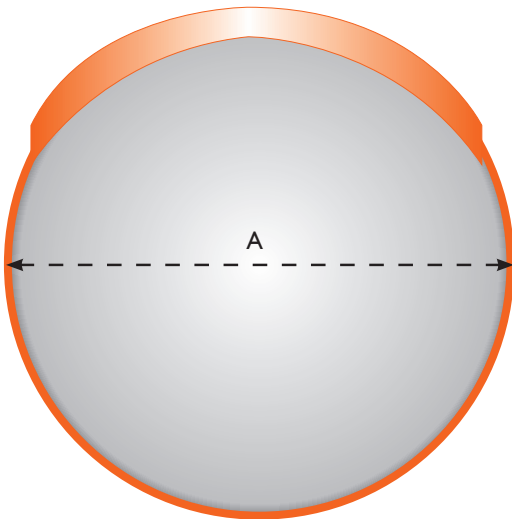

DE LUXE ACRYLIC MIRROR WITH J-BRACKET

Part Number	M18066D	M18087D	M18445D
Total Diameter (A)	600mm	800mm	1000mm
Mirror Face Diameter	590mm	790mm	991mm
Mirror Depth	41mm	66mm	82mm
Acrylic Thickness	3mm	3mm	3mm
Length of Bracket (B)	270mm	270mm	270mm
Size of Mounting Plate (C)	100x200mm	100x200mm	100x200mm
Back	Powder Coated Steel	Powder Coated Steel	Powder Coated Steel

FRONT VIEW