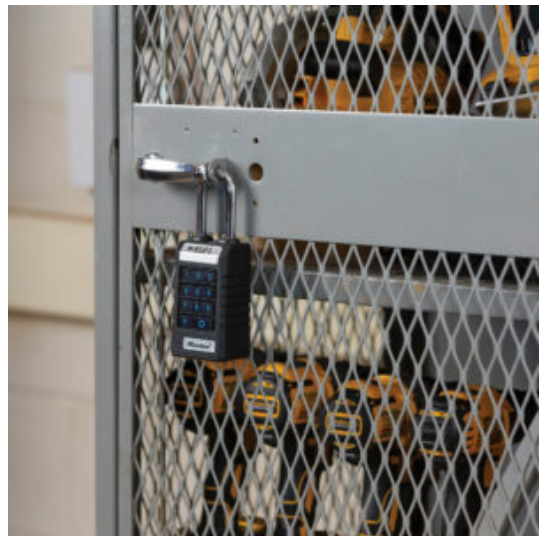

6400-3

6400-4