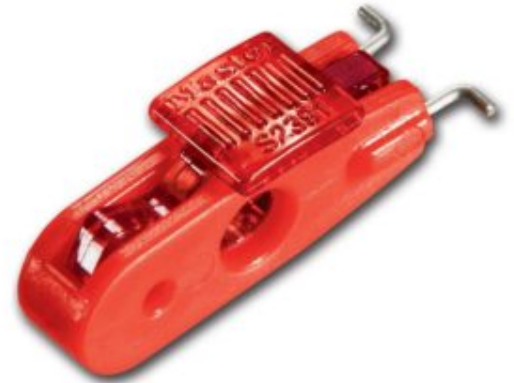

ELECTRICAL LOCKOUTS

We hold a wide selection of Electrical Lockouts, effective for the lockout of electrical shut-off points and equipment.

S2391 MINIATURE CIRCUIT BREAKER LOCKOUT (RED TAB) WIDE TOGGLES

- Locks out most miniature ISO/DIN circuit breakers throughout the world
- Fits breakers with toggle openings 11mm to 13mm
- Works with all Master Lock safety padlocks and hasps

SKU: 2391S

ADDITIONAL INFORMATION

Weight 0.090 kg

Dimensions 117 (H) x 61 (W) x 18 (D) mm

Your Securikey Stockist

Every effort has been made to ensure that the information in this brochure is correct. We have a policy of continually developing and improving our products and reserve the right to change specification without notice. By virtue of the Trades Description Act 1968 all measurements and weights must be considered approximate.