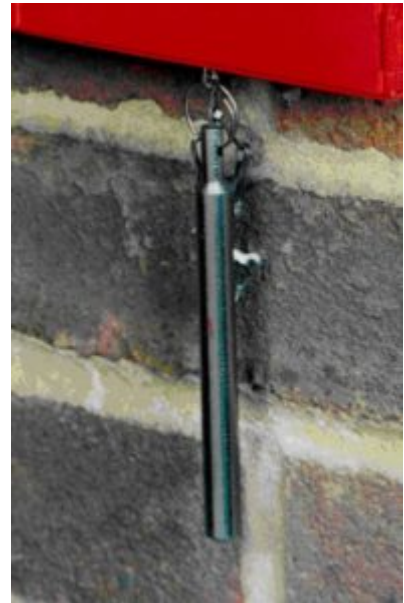

KEY CABINET SPARES

At Securikey we understand that over time the locks that keep your key cabinet secure may need replacing due to staff changes or that a cabinet may need new hook bars or index cards. Rather than replace the whole cabinet we are happy to help you find the spares and accessories that you need to ensure that your Securikey key cabinet keeps performing year after year.

Emergency Key Box Hammer and chain for use with K1 or K0

SKU: EK1HA

ADDITIONAL INFORMATION

Weight 0.067 kg

Dimensions

Your Securikey Stockist

Every effort has been made to ensure that the information in this brochure is correct. We have a policy of continually developing and improving our products and reserve the right to change specification without notice. By virtue of the Trades Description Act 1968 all measurements and weights must be considered approximate.