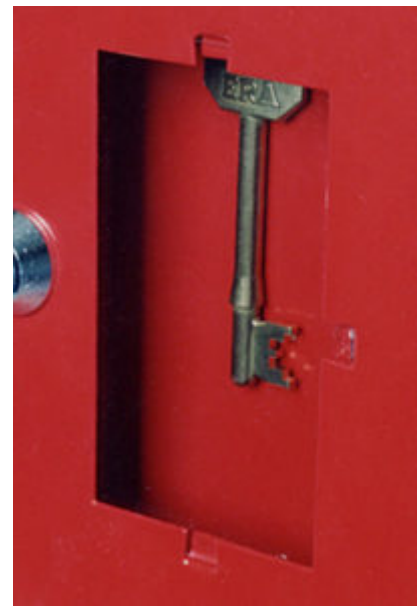

KEY CABINET SPARES

At Securikey we understand that over time the locks that keep your key cabinet secure may need replacing due to staff changes or that a cabinet may need new hook bars or index cards. Rather than replace the whole cabinet we are happy to help you find the spares and accessories that you need to ensure that your Securikey key cabinet keeps performing year after year.

Emergency Key Box Replacement Glass K0 / K1 Glass
dimensions 116 x 61 x 2mm Pack of 5

SKU: EK0SGTH5

ADDITIONAL INFORMATION

Weight 0.247 kg

Dimensions 152 (H) x 75 (W) x 19 (D) mm

Your Securikey Stockist

Every effort has been made to ensure that the information in this brochure is correct. We have a policy of continually developing and improving our products and reserve the right to change specification without notice. By virtue of the Trades Description Act 1968 all measurements and weights must be considered approximate.